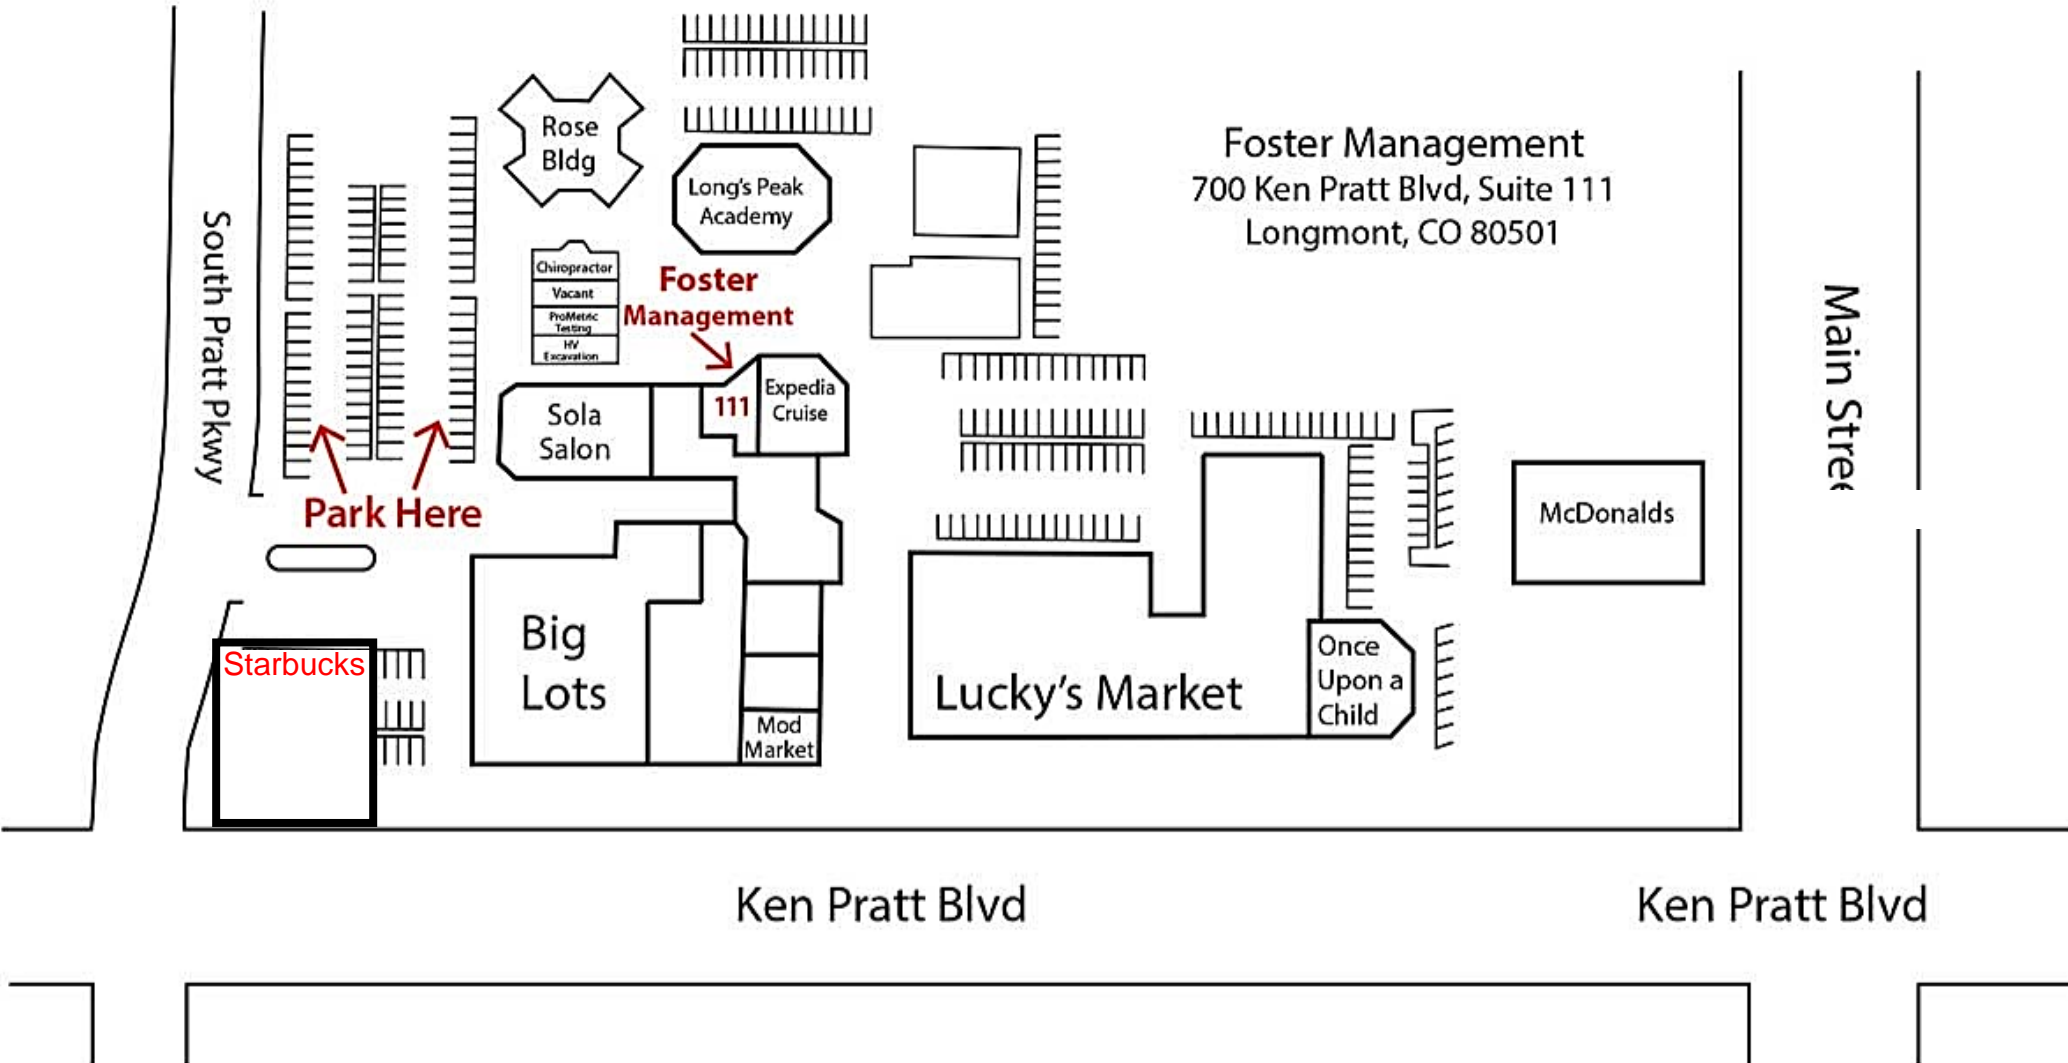

FOSTER MANAGEMENT OFFICE LOCATION MAP

The entire city block has the address of 700 Ken Pratt Blvd., and the suite numbers are not obvious. Parking lots surround the complex. For easiest access, park on the WEST END of the complex. Walk through the breezeway next to Sola Salon, to the internal courtyard. Follow the signage as the Foster Management Office is located on the internal courtyard, and is not readily viewable from the parking lot.